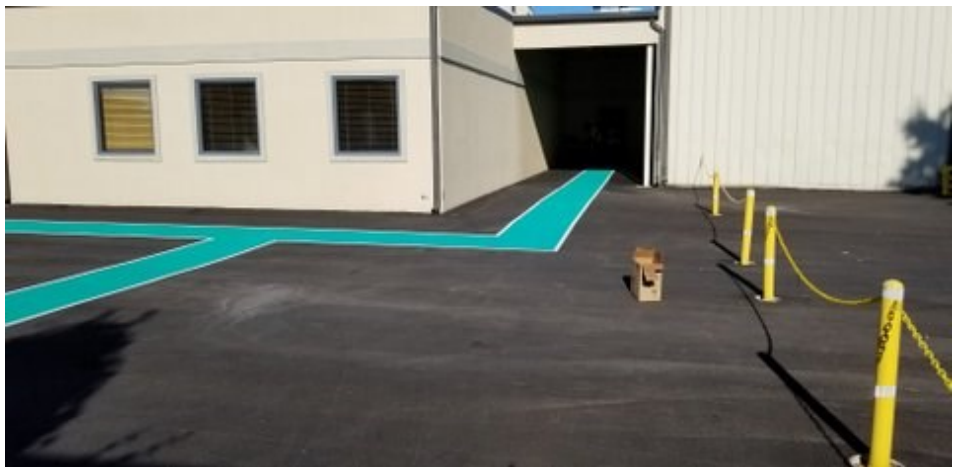

**Customer:** Plastics Manufacturer  
**Location:** Bloomsburg, PA  
**Specialist:** Mark Cohen  
**Project:** Outdoor Green Walkway with White Borders  
**Date Installed:** October, 2017

Customer was repaving their parking lot and wanted to establish a pedestrian walkway on the newly poured blacktop that would be attractive and hold up to the elements.

SERVICE SYSTEMS SOLUTIONS

940 Pointview Avenue, Suite C

Ephrata, PA 17522

PH: 717-617-2025

FX: 717-945-7667

*Using our large supplier network, CPE sourced green traffic paint that was matched to the color of existing interior walkways at the customer's facility.*